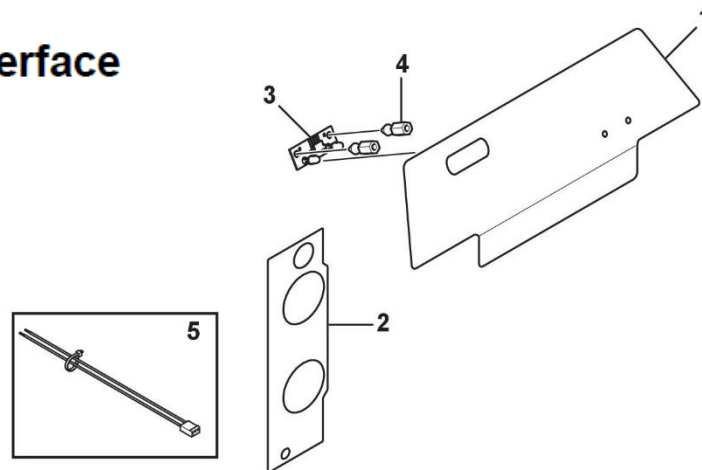

ITEM	DESCRIPCION	NUMERO PARTE	CODIGO
1	INDICATOROVERLAY	446226001	CONSULTAR
2	OKCONNECTOROVERLAY	446227001	CONSULTAR
3	PCB LED AR500	462197880	620141
4	SPACER	-----	CONSULTAR
5	LEDHARNESS	446220880	CONSULTAR

User interface