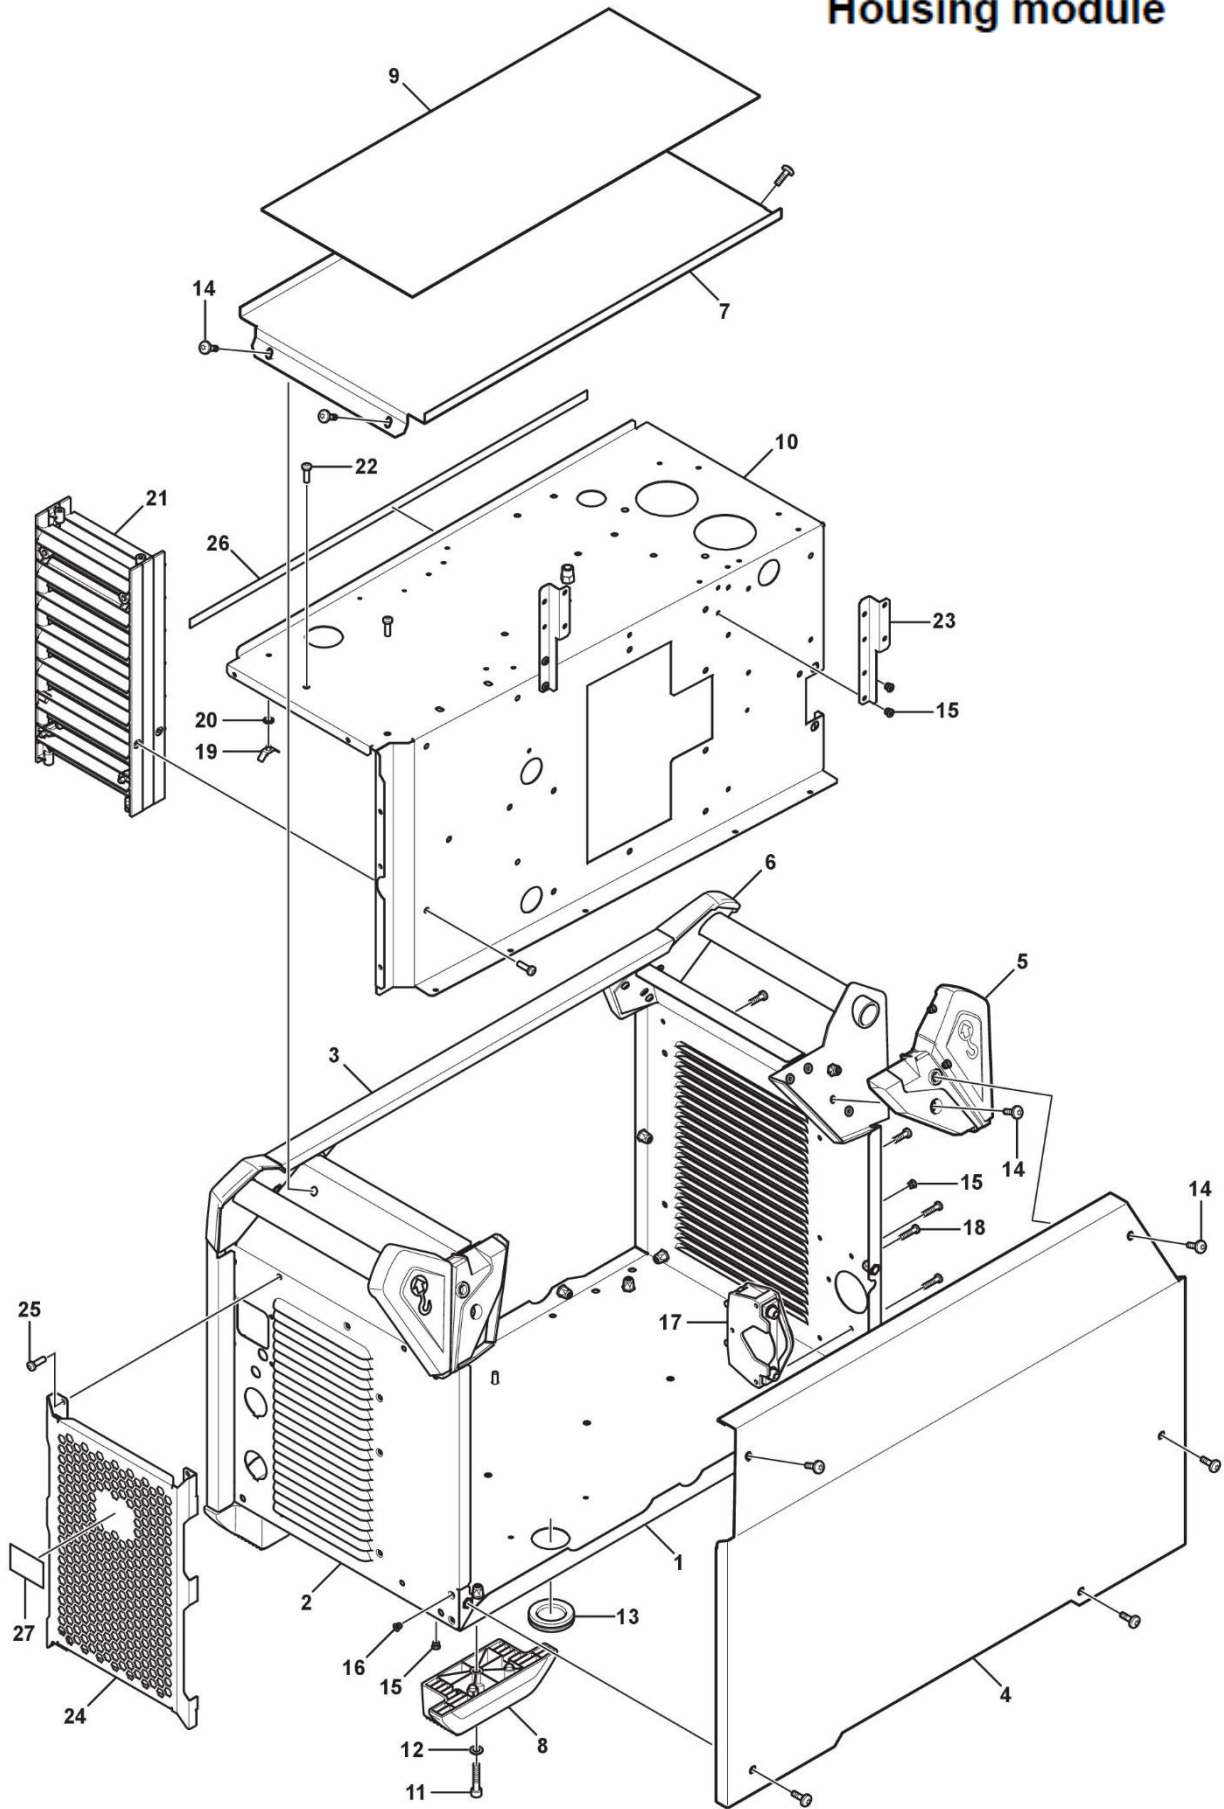

Housing module

ITEM	DESCRIPCION	NUMERO PARTE	CODIGO
1	HEATSINK PRIMARY SIDE	465208001	CONSULTAR
2	IGBT MODULE	464503880	614178
3	THERMO PRIMARY AR500	465421880	620136
4	ESAB POWER INPUT WARRIOR 350	464504880	615087
5	PCBA POWER BOARD AR500	440003887	620137
6	GATE DRIVE AR500	465313880	620138
7	MAIN VOLTAGE SELECTION CABLE	-----	CONSULTAR
8	FAN ASSEMBLY WITH CONTACT	465344001	615082
9	ESAB FAN/LOUVER BRACKET	465332001	616369
10	ESAB RUBBER INLET 28 MM	194069002	616301
11	SCREW	-----	CONSULTAR
12	SCREW	-----	CONSULTAR
13	SCREW	-----	CONSULTAR
14	SCREW	-----	CONSULTAR
15	SCREW	-----	CONSULTAR
16	PLASTICTOWER	192790109	CONSULTAR
17	SPACERSCREW	-----	CONSULTAR
18	SCREW	-----	CONSULTAR
19	THERMALPROTECTION INSULATION	-----	CONSULTAR
20	SPACER	-----	CONSULTAR
21	THERMALCOMPOUND	-----	CONSULTAR
22	SCREW	-----	CONSULTAR
23	CAPACITOR (1500 μF, 500 V)	462178002	616292
24	CAPACITORBOARD	440370881	620139
25	CAPACITORBRACKET1	446208001	CONSULTAR
26	CAPACITORBRACKET2	446208002	CONSULTAR
27	CAPACITORFOAM	446174001	CONSULTAR
28	CAPACITORHARNESS	446214880	620140
29	BLINDRIVETS	-----	CONSULTAR
30	WASHER	-----	CONSULTAR
31	CABLESADDLE	-----	CONSULTAR
32	HARNESS FORWARRIOR PCBA	-----	CONSULTAR