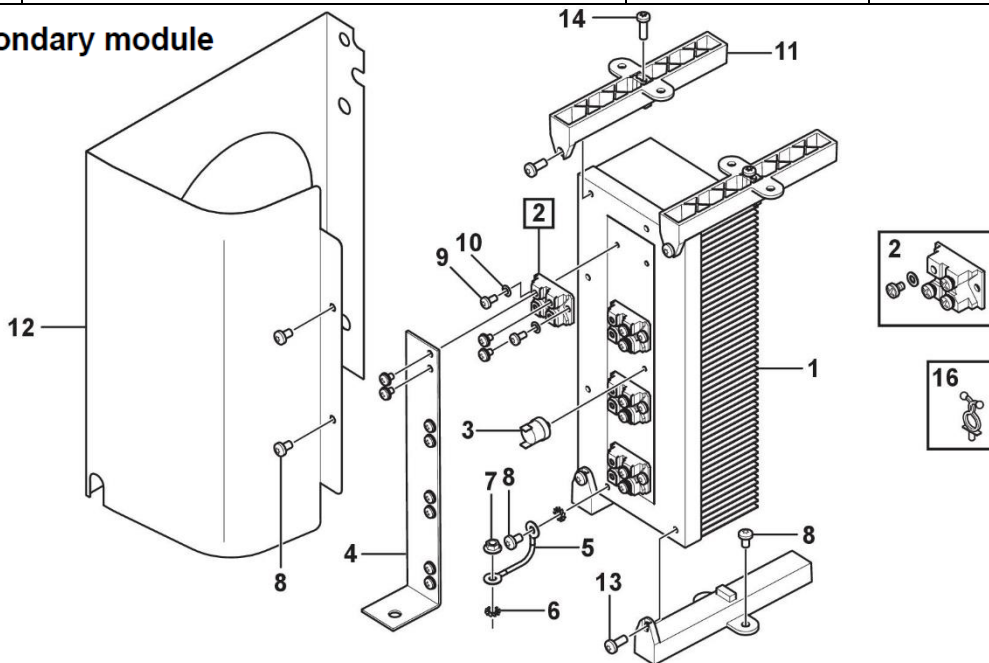

ITEM	DESCRIPCION	NUMERO PARTE	CODIGO
1	HEATSINK(SECONDARYSIDE)	465208004	CONSULTAR
2	DIODE(400V/2×140A, INCLUDINGS CREWS)	464505880	615089
3	THERMO SECONDARY AR500	465421881	620148
4	ESAB RAIL, SEC DIODES	465308001	616389
5	GROUND CABLE	465320880	CONSULTAR
6	WASHER	-----	CONSULTAR
7	FLANGENUT	-----	CONSULTAR
8	SCREW	-----	CONSULTAR
9	SCREW	-----	CONSULTAR
10	CUPSPRING	-----	CONSULTAR
11	HEAT-SINKSUPPORT	465209001	CONSULTAR
12	AIRDUCT	465487003	CONSULTAR
13	SCREW	-----	CONSULTAR
14	SCREW	-----	CONSULTAR
15	THERMALCOMPOUND	-----	CONSULTAR
16	CABLESADDLE	-----	CONSULTAR

Secondary module