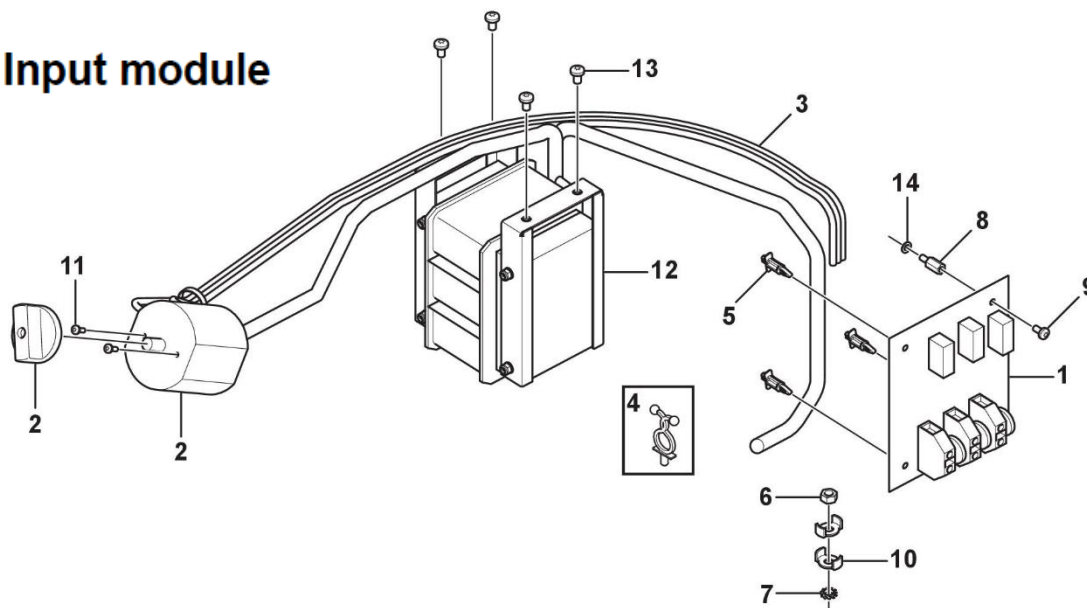

Input module