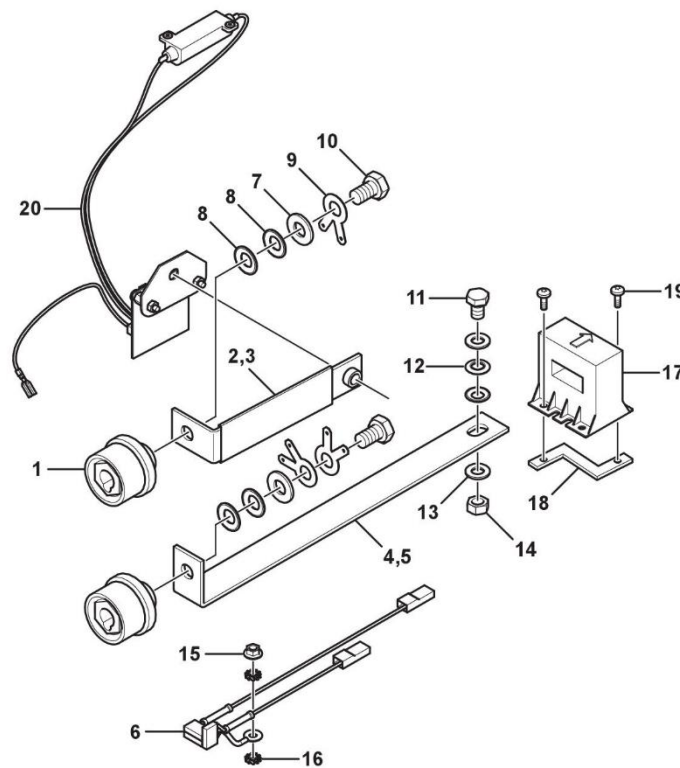

IPS module

ITEM	DESCRIPCION	NUMERO PARTE	CODIGO
1	CONTROL PC BOARD AR500	487712889	620142
2	ESAB FLAT CABLE W CONNECTOR 20-POL (465	465329880	616379
3	CONECTOR AMPHENOL AR500	465096884	620144
4	ESAB AUTOMATIC FUSE 10A	193586102	616370
5	COVERLAW	455376001	CONSULTAR
6	INTERFACE BOARD AR500	440365880	620145
7	MOUNTINGBRACKET	446182001	CONSULTAR
8	SPACERSCREW	394516019	CONSULTAR
9	SPACERSCREW	394516020	CONSULTAR
10	SPACER	192790104	CONSULTAR
11	SCREW	-----	CONSULTAR
12	INTERMEDIATEHARNESS	-----	CONSULTAR
13	GATEHARNESS	-----	CONSULTAR
14	POWERHARNESS	-----	CONSULTAR
15	CABLESADDLE	-----	CONSULTAR
16	SCREW	-----	CONSULTAR
17	NUT	-----	CONSULTAR
18	CURRENTSENSORHARNESS	446238880	CONSULTAR
19	PLASTICPROFILE	-----	CONSULTAR
20	PROTECTIONCAP	455516001	CONSULTAR

Control module

ITEM	DESCRIPCION	NUMERO PARTE	CODIGO
1	ESAB OKC MACHINE CONTC 50MM2	160362881	611892
2	ESAB RAIL, INDUCTOR TO OKC	465309001	616388
3	NUTCLINCHING	-----	CONSULTAR
4	ESAB RAIL, SEC DIODES TO OKC	465307001	616390
5	INSULATIONRAILSECIND.	-----	CONSULTAR
6	ESAB CAPACITOR COMPLETE	463082880	616374
7	WASHER	-----	CONSULTAR
8	CUPSPRING	-----	CONSULTAR
9	FLATPINCONNECTOR	-----	CONSULTAR
10	SCREW	-----	CONSULTAR
11	SCREW	-----	CONSULTAR
12	CUPSPRING	-----	CONSULTAR
13	WASHER	-----	CONSULTAR
14	NUT	-----	CONSULTAR
15	NUT	-----	CONSULTAR
16	WASHER	-----	CONSULTAR
17	ESAB CURRENT SENSOR	458063001	616985
18	DISTANCE	-----	CONSULTAR
19	SCREW	-----	CONSULTAR
20	ESAB KIT VRD WARRIOR	465606880	615078

Secondary connection module

ITEM	DESCRIPCION	NUMERO PARTE	CODIGO
1	ESAB TRANSFORMADOR PRINCIPAL 380-440V WA	465302880	616990
2	ESAB Ferrit ring core TOROIDAL AMOR (455	455569006	616377
3	CABLETIE	-----	CONSULTAR
4	SECONDARYRECTIFIER HARNESS (TRANSFORMERTODIODES)	-----	CONSULTAR
5	SCREW	-----	CONSULTAR
6	WASHER	-----	CONSULTAR
7	SCREW	-----	CONSULTAR
8	WASHER	-----	CONSULTAR
9	SPRINGWASHER	-----	CONSULTAR
10	SCREW	-----	CONSULTAR